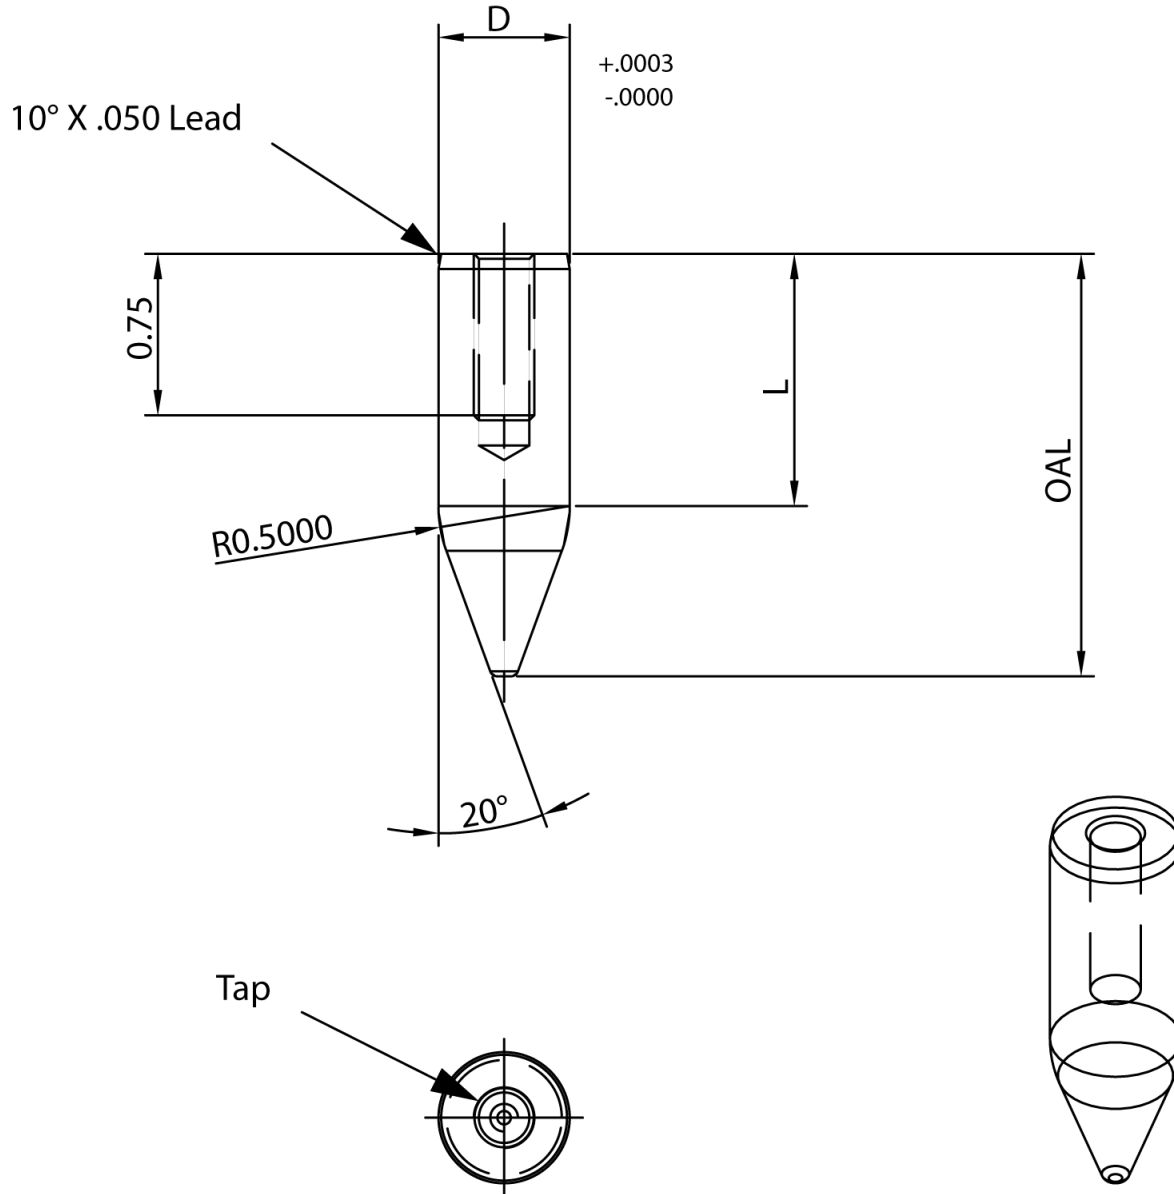

PAD MOUNTED PILOTS—ENGLISH

| Part No. | D | L | OAL | Tap | Material | Hardness |
|----------|-------|---|-------|---------------|----------|----------|
| DP-37 | 0.375 | 1 | 1.5 | 10-24 x .75 | A2 | 58/63 RC |
| DP-50 | 0.5 | 1 | 1.625 | 1/4-20 x .75 | A2 | 58/63 RC |
| DP-62 | 0.625 | 1 | 1.75 | 1/4-20 x .75 | A2 | 58/63 RC |
| DP-75 | 0.75 | 1 | 1.875 | 5/16-18 x .75 | A2 | 58/63 RC |